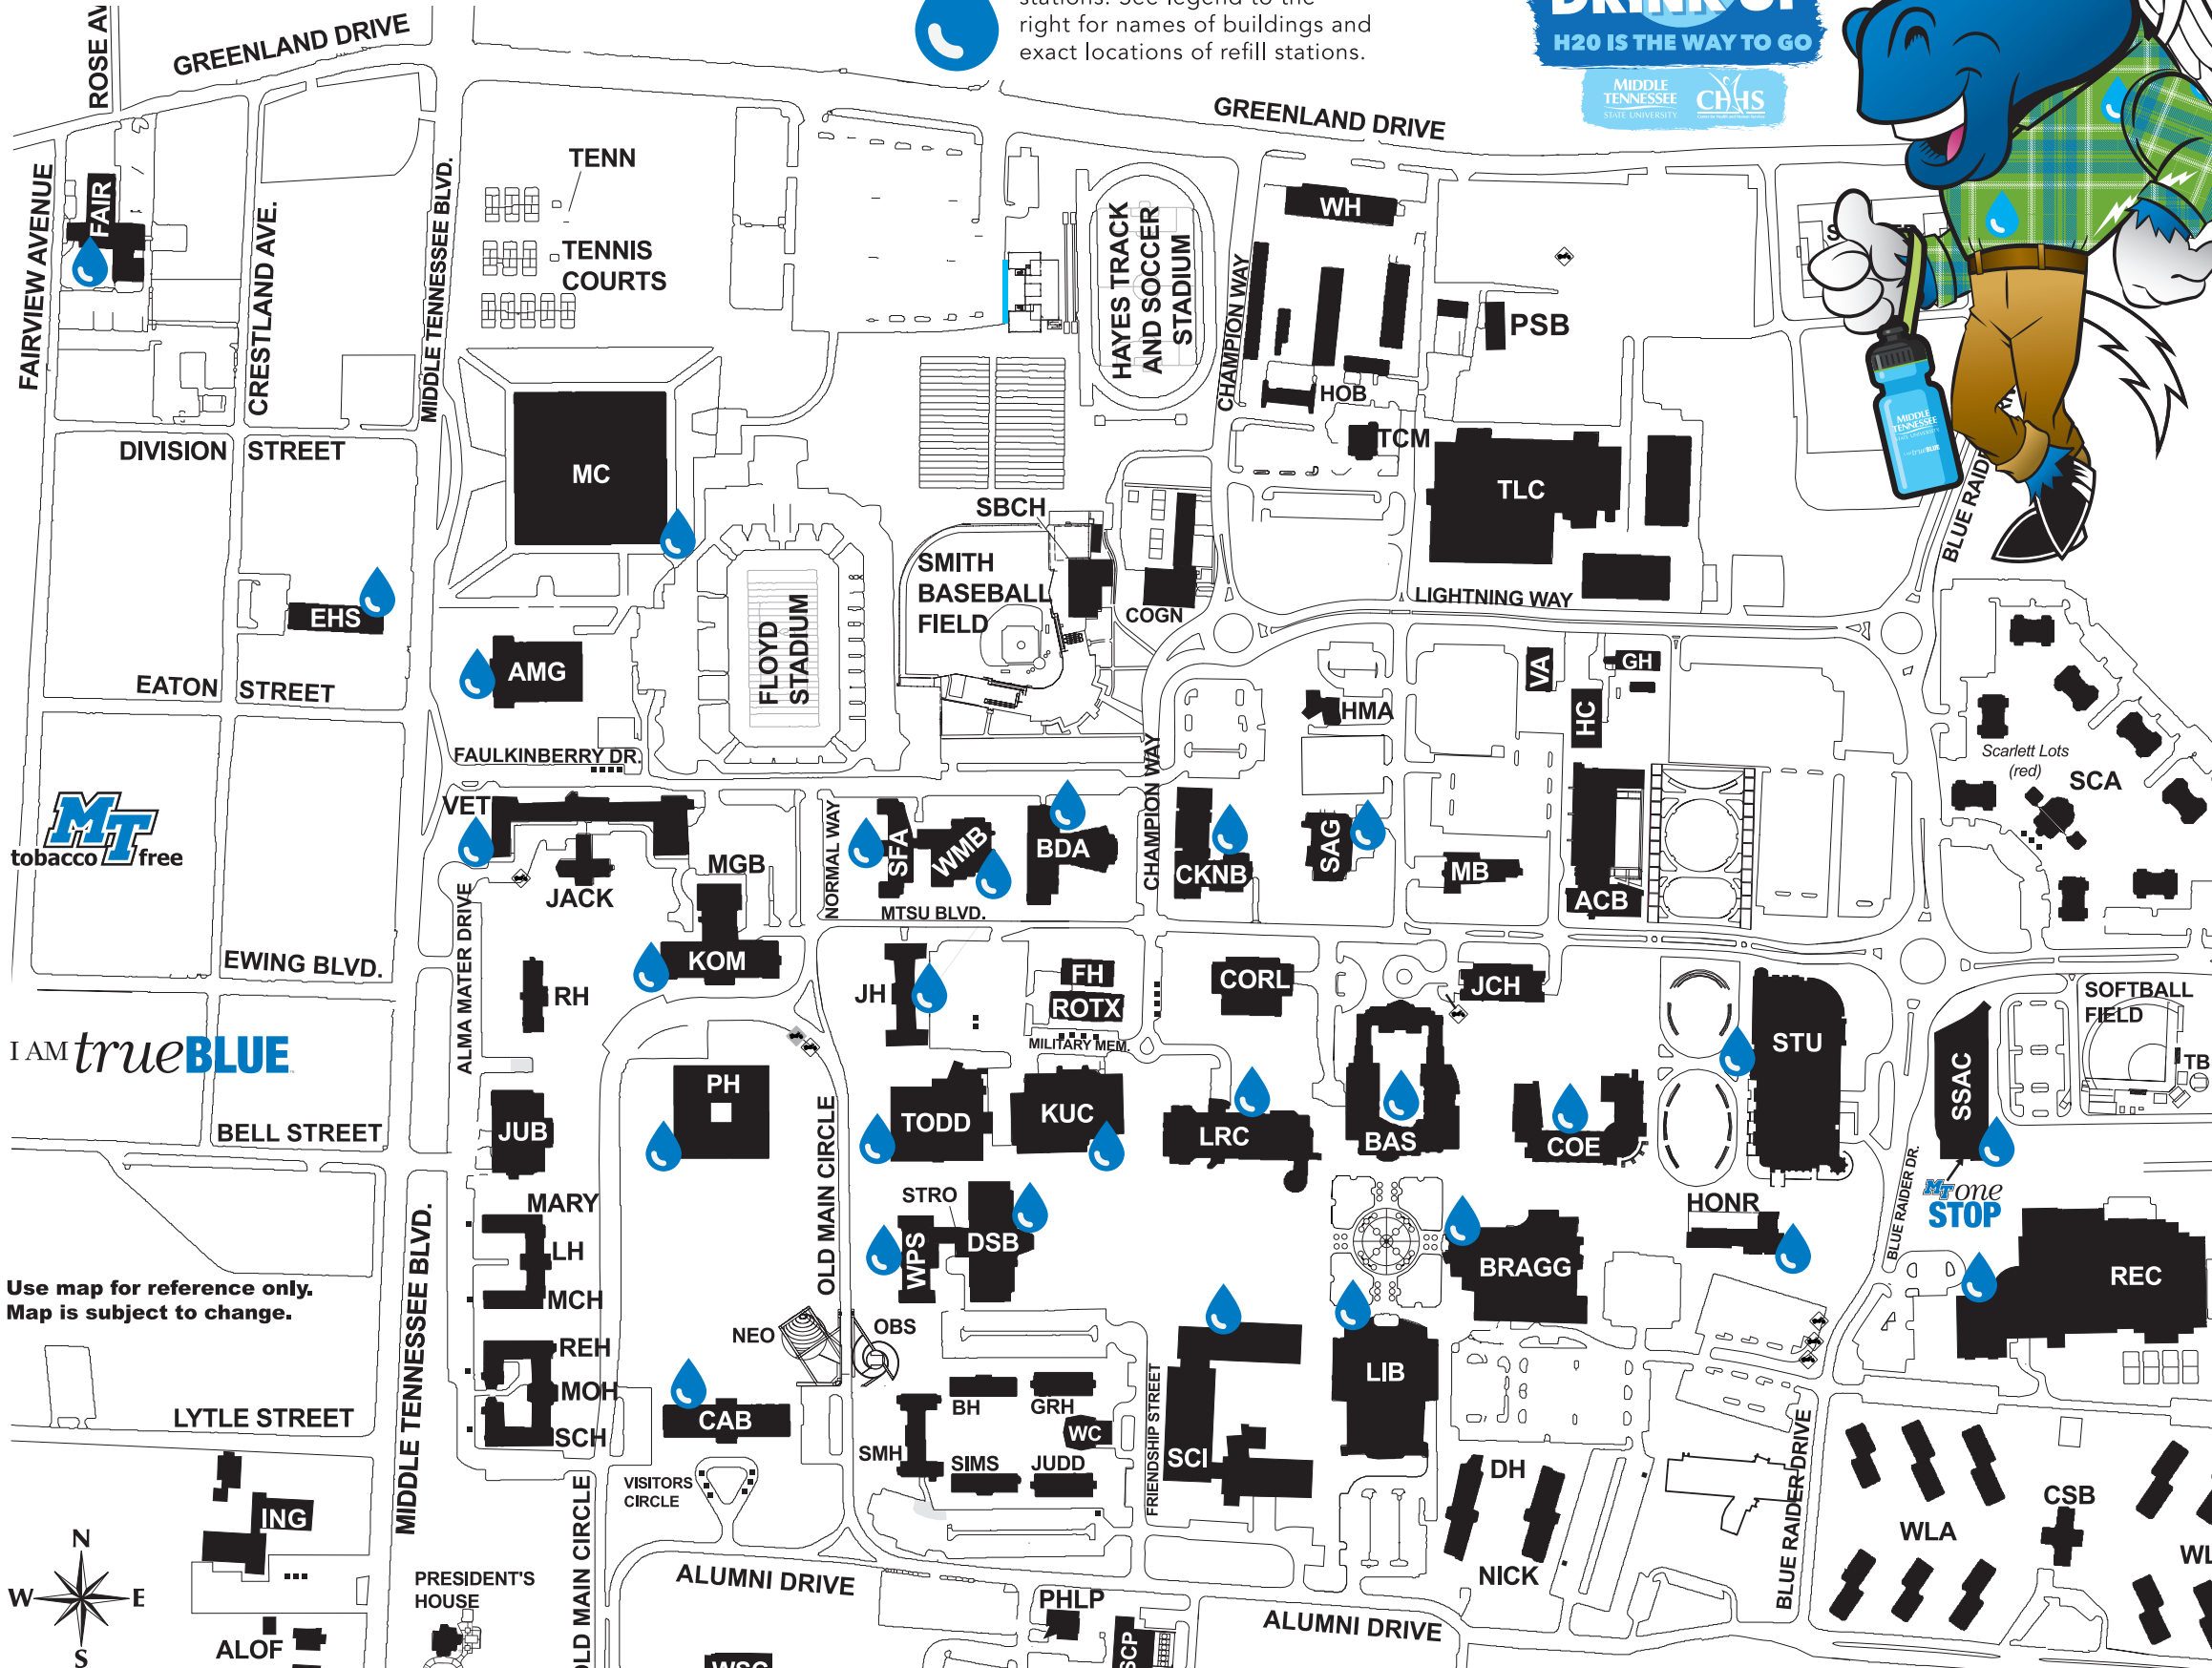

# BLUE RAIDERS DRINK UP

## Water Refill Stations Map

@MTSU\_CHHS

Building with water refill stations. See legend to the right for names of buildings and exact locations of refill stations.

<b>AMG</b>	Alumni Memorial Gym 1-First Floor, 3-Second Floor*
<b>BAS</b>	Business and Aerospace Building 1-First Floor, 1-Second Floor, 1-Third Floor
<b>BDA</b>	Boutwell Dramatic Arts Building 1-First Floor, 1-Second Floor
<b>BRAGG</b>	John Bragg Media and Entertainment Building 1-Second Floor
<b>CAB</b>	Cope Administration Building 1-First Floor, 1-Second Floor
<b>CKNB</b>	Cason-Kennedy Nursing Building 2-First Floor*, 1-Second Floor*
<b>COE</b>	College of Education Building 1-First Floor
<b>DSB</b>	Davis Science Building 2-First Floor
<b>EHS</b>	Ellington Human Sciences Building 1-First Floor
<b>FAIR</b>	Fairview Building 1-First Floor
<b>HONR</b>	Paul W. Martin Sr. Honors Building 1-Second Floor
<b>JH</b>	Jones Hall 1-First Floor, 1-Third Floor*
<b>KOM</b>	Kirksey Old Main 1-First Floor
<b>KUC</b>	Keathley University Center 1-Second Floor
<b>LIB</b>	James E. Walker Library 1-First Floor, 1-Second Floor
<b>LRC</b>	Ned McWherter Learning Resources Center 1-First Floor*
<b>MC</b>	Murphy Center 4-First Floor*
<b>PH</b>	Peck Hall 1-Second Floor
<b>REC</b>	Health, Wellness, and Recreation Center 1-First Floor, 1-Second Floor
<b>SAG</b>	Stark Agriculture Center 1-First Floor
<b>SCI</b>	Science Building 1-First Floor
<b>SFA</b>	Saunders Fine Arts Building 1-Second Floor, 1-Third Floor*
<b>SSAC</b>	Student Services and Admissions Center 1-First Floor, 1-Second Floor
<b>STU</b>	Student Union Building 1-Second Floor
<b>TODD</b>	Andrew L. Todd Hall 1-First Floor*, 1-Second Floor
<b>VET</b>	Voorhies Engineering Technology 1-First Floor
<b>WMB</b>	Wright Music Building 1-First Floor, 2-Second Floor*
<b>WPS</b>	Wiser-Patten Science Hall 1-First Floor